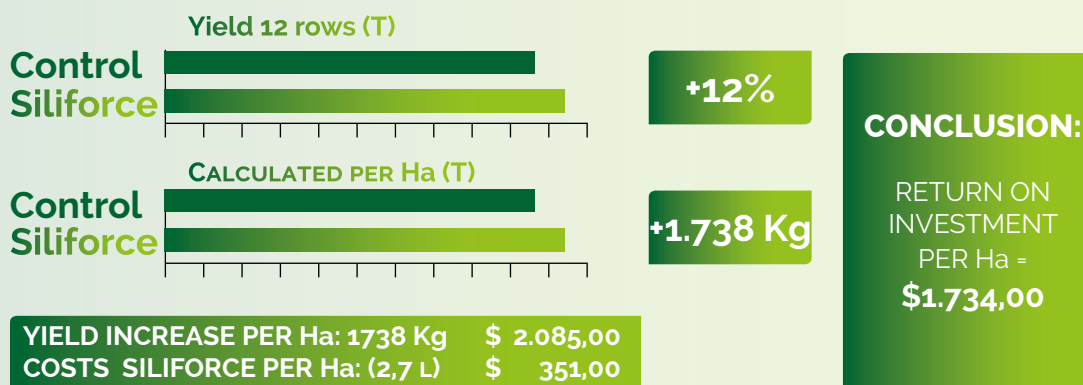

### SILIFORCE EFFECT ON CHARDONNAY GRAPES PERFORMANCE IN CANADA

- CROP : Chardonnay grapes
- LOCATION : Ontario, Canada
- PRODUCTS : Siliforce
- DOSAGE : 330 mL/Ha
- PROTOCOL : 4 applications preflower, 4 applications postflower
- RESEARCH : Falk Farms Ltd
- SEASON : Spring 2013